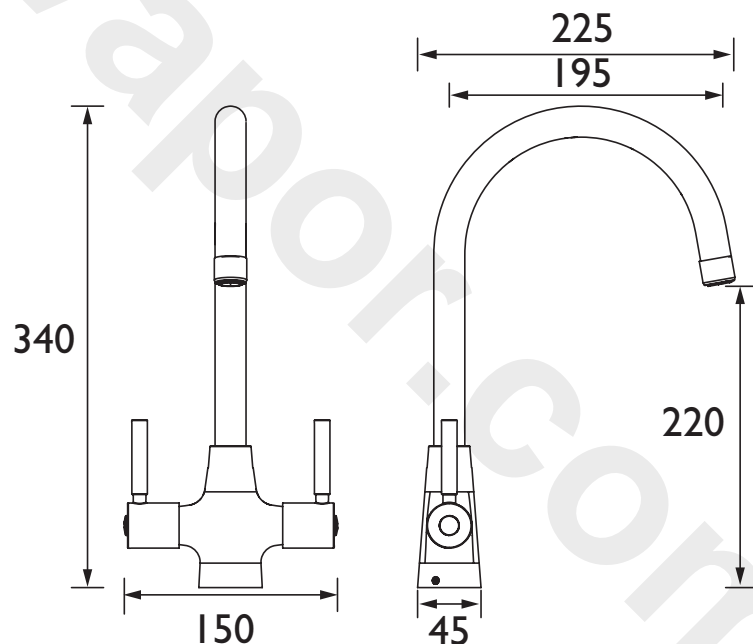

### Specification

Product Type:	Kitchen Taps
Main Construction Material:	Brass
Mount Type:	Deck Mounted
Handle Type:	Lever Handles
Connection Inlet:	1/2" BSP Flexible Tails
Connection Outlet:	Anti-Splash
Number of Tap Holes:	1
Valve/Cartridge Type:	1/2" Ceramic Disc Valve
Plumbing System Requirements:	Suitable for all plumbing systems
Minimum Dynamic Pressure (bar):	0.3 bar
Maximum Dynamic Pressure (bar):	5.0 bar
Maximum Hot Water Temperature °C:	65°C
Maximum Static Pressure (bar):	10 bar
Flow Type:	Single Flow
Isolation Included:	Yes

### Dimensions (measurements in mm)